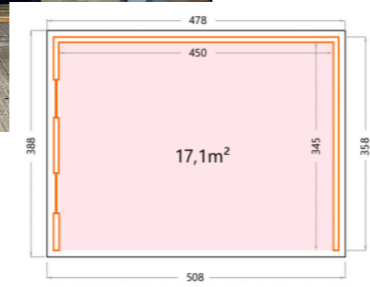

4836 SINGOLO + WINDOWS

RRP £9,000