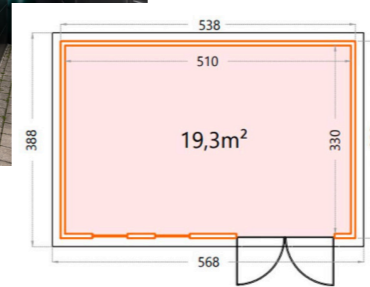

3030 LUMINATO

RRP £8,000

4836 SINGOLO + WINDOWS

RRP £9,000

5436 ELEGANTO

RRP £12,000

3663 GARAGE

RRP £12,000