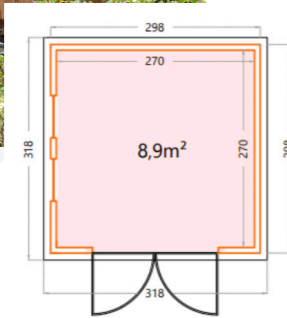

3030 LUMINATO

RRP £8,000