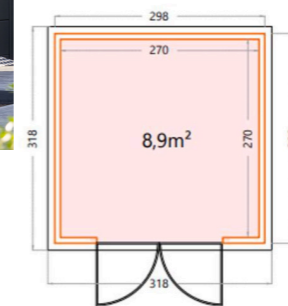

3024 + OPEN LARGE LOUNGE

RRP £7,500

3030 + LARGE LOUNGE

RRP £10,000

3030 ELEGANTO

RRP £6,000

3930 ELEGANTO

RRP £8,000