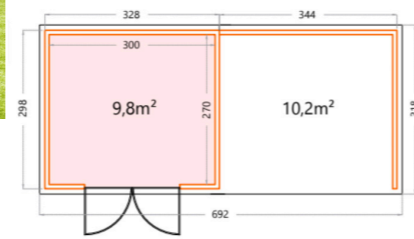

3024 + OPEN LARGE LOUNGE

RRP £7,500

3030 + LARGE LOUNGE

RRP £10,000

3030 ELEGANTO

RRP £6,000

3930 ELEGANTO

RRP £8,000