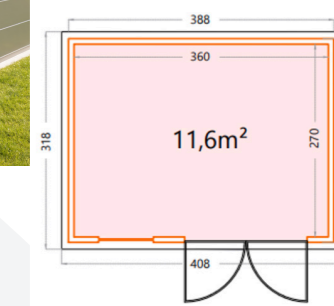

3024 + OPEN LARGE LOUNGE

RRP £7,500

3030 + LARGE LOUNGE

RRP £10,000

3030 ELEGANTO

RRP £6,000

3930 ELEGANTO

RRP £8,000