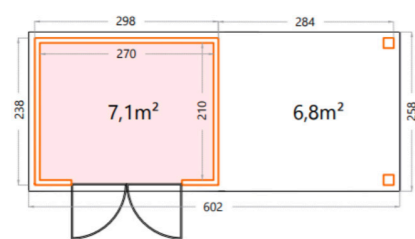

3024 + OPEN LARGE LOUNGE

RRP £7,500

3030 + LARGE LOUNGE

RRP £10,000

3030 ELEGANTO

RRP £6,000

3930 ELEGANTO

RRP £8,000